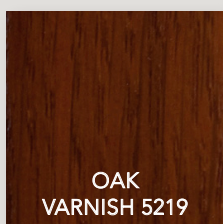

SOLID WOOD & VARNISHES FOR EXTERIOR DOORS

We also manufacture front doors and windows in other types of wood, e.g. teak. Contact us for more information.